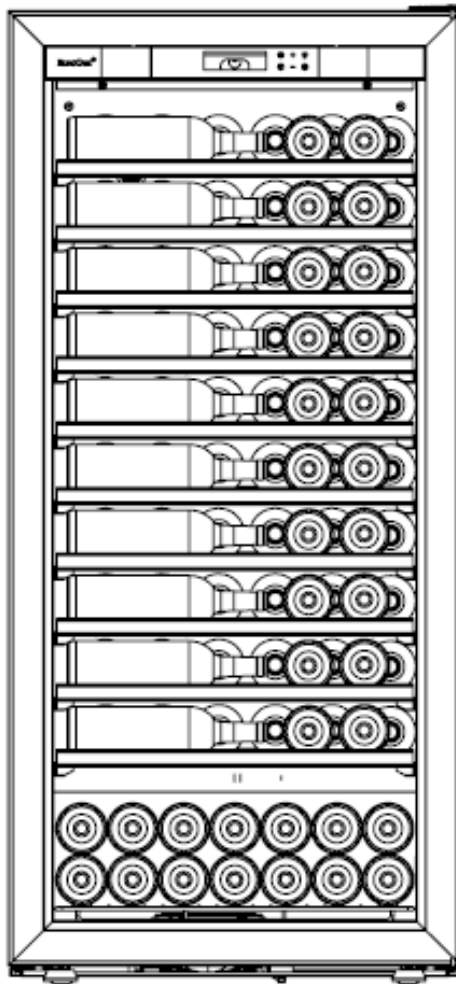

GAMME LA PREMIERE / LA PREMIERE RANGE

OTHER
(AEPHU1)

V-LAPREMIERE-M
104 BOUTEILLES / BOTTLES