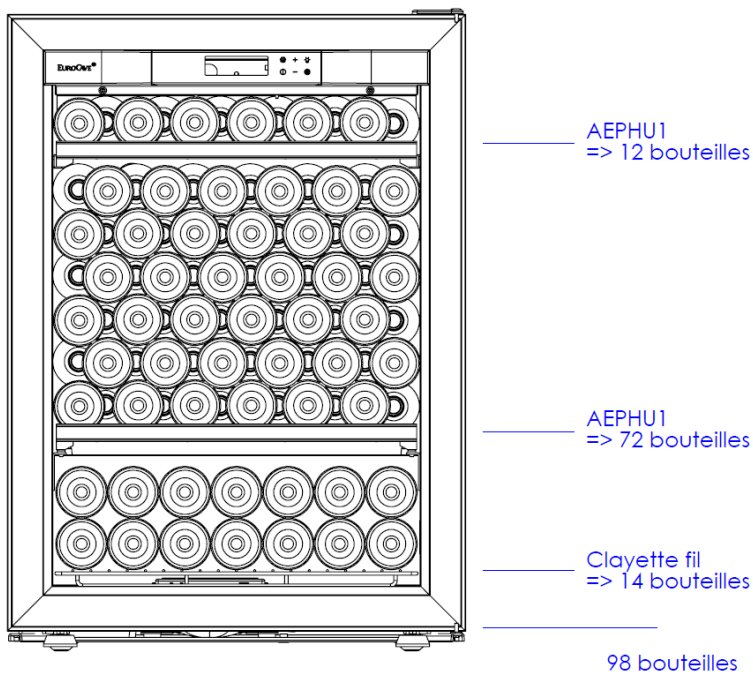

GAMME LA PREMIERE / LA PREMIERE RANGE

Pack ACCESS / ACCESS PACK (AEPHU1)

V-LAPREMIERE-S 98 BOUTEILLES / BOTTLES

GAMME LA PREMIERE / LA PREMIERE RANGE

Pack PREMIUM / PREMIUM PACK (AEPHU1)

V-LAPREMIERE-S
50 BOUTEILLES / BOTTLES

GAMME LA PREMIERE / LA PREMIERE RANGE

OTHER
(AEPHU1)

V-LAPREMIERE-S
59 BOUTEILLES / BOTTLES

GAMME LA PREMIERE / LA PREMIERE RANGE

Pack PREMIUM / PREMIUM PACK (ACMS)

5 ACMS
V-LAPREMIERE-S
74 BOUTEILLES / BOTTLES

GAMME LA PREMIERE / LA PREMIERE RANGE

OTHER
(AEPHU1)

V-LAPREMIERE-S
51 BOUTEILLES / BOTTLES

GAMME LA PREMIERE / LA PREMIERE RANGE

Pack ACCESS / ACCESS PACK (AEPHU1)

— AEPHU1
=> 72 bouteilles
— AEPHU1
=> 12 bouteilles