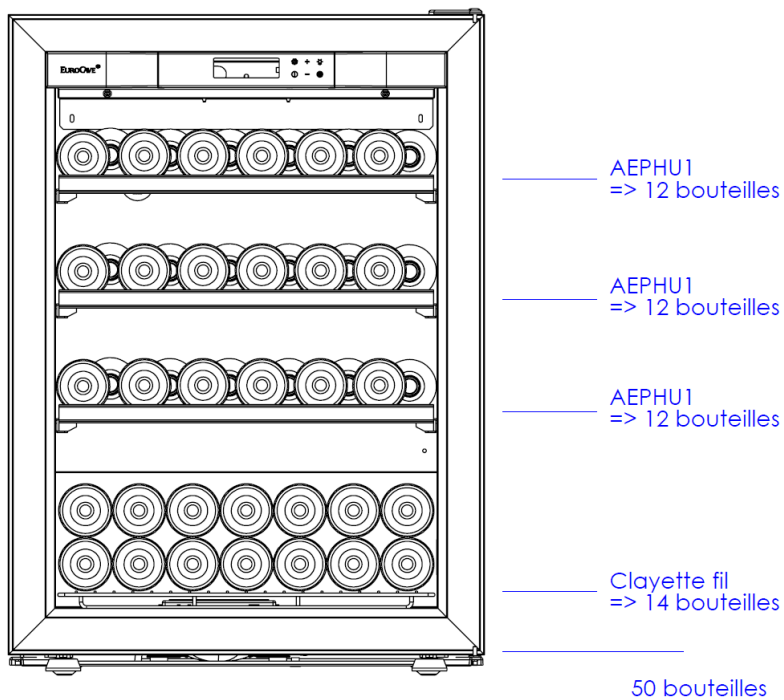

GAMME LA PREMIERE / LA PREMIERE RANGE

Pack ACCESS / ACCESS PACK (AEPHU1)

V-LAPREMIERE-S 98 BOUTEILLES / BOTTLES

GAMME LA PREMIERE / LA PREMIERE RANGE

Pack PREMIUM / PREMIUM PACK (AEPHU1)

V-LAPREMIERE-S
50 BOUTEILLES / BOTTLES

GAMME LA PREMIERE / LA PREMIERE RANGE

OTHER
(AEPHU1)

V-LAPREMIERE-S
59 BOUTEILLES / BOTTLES

GAMME LA PREMIERE / LA PREMIERE RANGE

Pack PREMIUM / PREMIUM PACK (ACMS)

5 ACMS
V-LAPREMIERE-S
74 BOUTEILLES / BOTTLES

GAMME LA PREMIERE / LA PREMIERE RANGE

OTHER
(AEPHU1)

V-LAPREMIERE-S
51 BOUTEILLES / BOTTLES

GAMME LA PREMIERE / LA PREMIERE RANGE

Pack ACCESS / ACCESS PACK (AEPHU1)

— AEPHU1
=> 72 bouteilles
— AEPHU1
=> 12 bouteilles