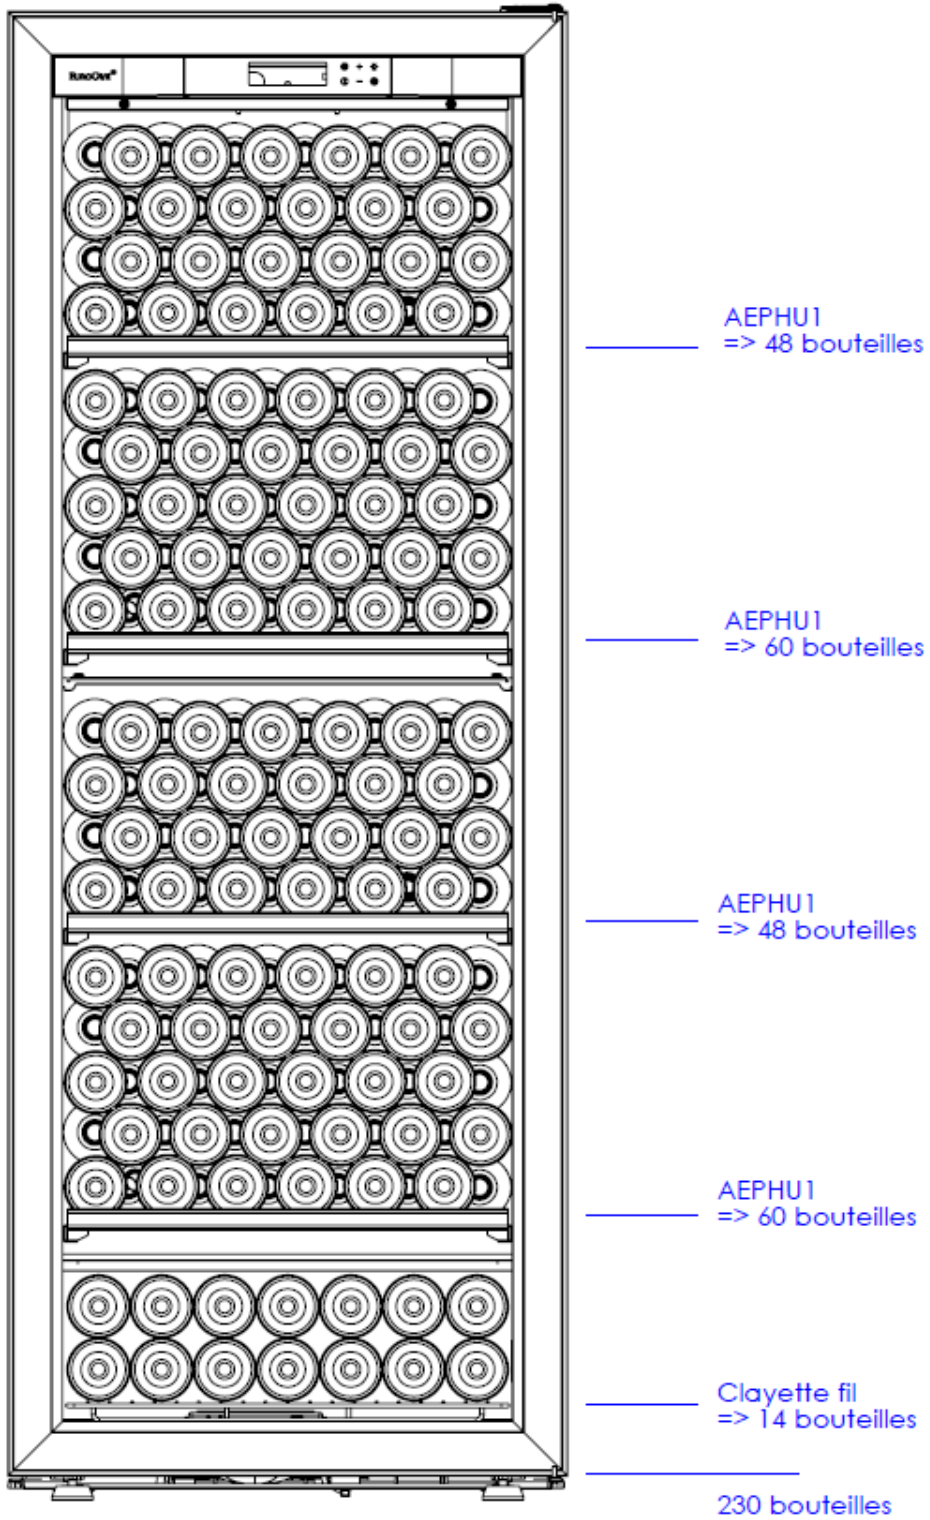

OTHER
(AEPHU1)

V-LAPREMIERE-M
104 BOUTEILLES / BOTTLES

GAMME LA PREMIERE / LA PREMIERE RANGE

OTHER
(AEPHU1)

V-LAPREMIERE-M
209 BOUTEILLES / BOTTLES

GAMME LA PREMIERE / LA PREMIERE RANGE

Pack ACCESS / ACCESS PACK (AEPHU1)