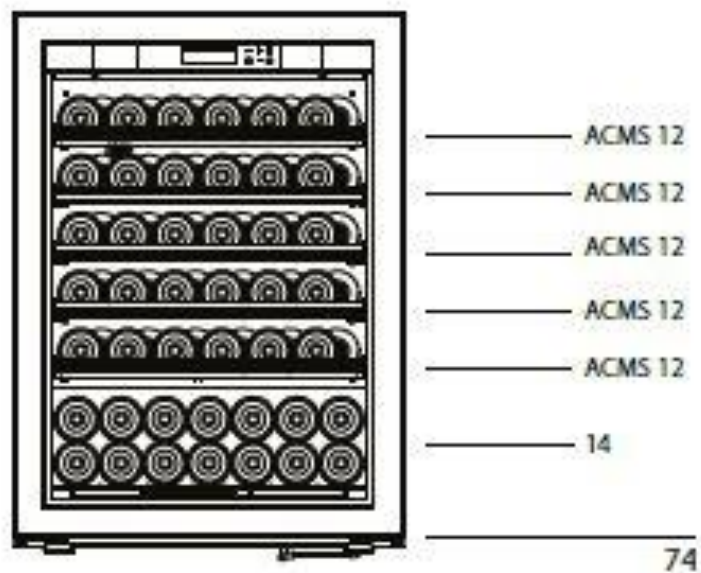

GAMME LA PREMIERE / LA PREMIERE RANGE

Pack ACCESS / ACCESS PACK (AEPHU1)

V-LAPREMIERE-S 98 BOUTEILLES / BOTTLES

GAMME LA PREMIERE / LA PREMIERE RANGE

Pack PREMIUM / PREMIUM PACK (AEPHU1)

V-LAPREMIERE-S
50 BOUTEILLES / BOTTLES

GAMME LA PREMIERE / LA PREMIERE RANGE

OTHER
(AEPHU1)

V-LAPREMIERE-S
59 BOUTEILLES / BOTTLES

GAMME LA PREMIERE / LA PREMIERE RANGE

Pack PREMIUM / PREMIUM PACK (ACMS)

5 ACMS
V-LAPREMIERE-S
74 BOUTEILLES / BOTTLES

GAMME LA PREMIERE / LA PREMIERE RANGE

OTHER
(AEPHU1)

V-LAPREMIERE-S
51 BOUTEILLES / BOTTLES

GAMME LA PREMIERE / LA PREMIERE RANGE

Pack ACCESS / ACCESS PACK (AEPHU1)

— AEPHU1
=> 72 bouteilles
— AEPHU1
=> 12 bouteilles