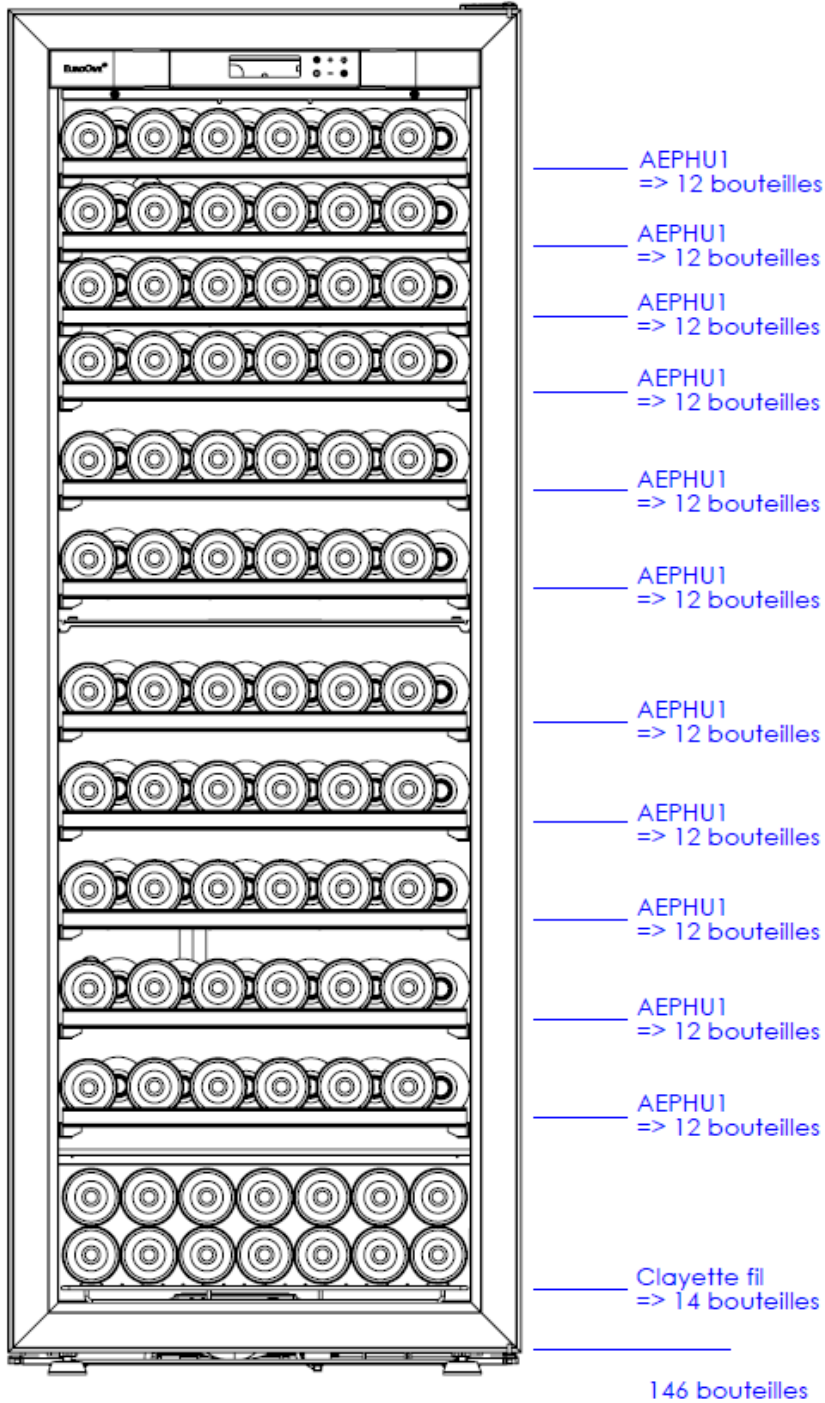

OTHER
(AEPHU1)

V-LAPREMIERE-M
104 BOUTEILLES / BOTTLES

GAMME LA PREMIERE / LA PREMIERE RANGE

OTHER
(AEPHU1)

V-LAPREMIERE-M
209 BOUTEILLES / BOTTLES

GAMME LA PREMIERE / LA PREMIERE RANGE

Pack ACCESS / ACCESS PACK (AEPHU1)

V-LAPREMIERE-L
230 BOUTEILLES / BOTTLES

GAMME LA PREMIERE / LA PREMIERE RANGE

Pack PREMIUM / PREMIUM PACK

(AEPHU1)
BORDEAUX

11 clayettes AEPHU1
V-LAPREMIERE-L
146 BOUTEILLES / BOTTLES

GAMME LA PREMIERE / LA PREMIERE RANGE