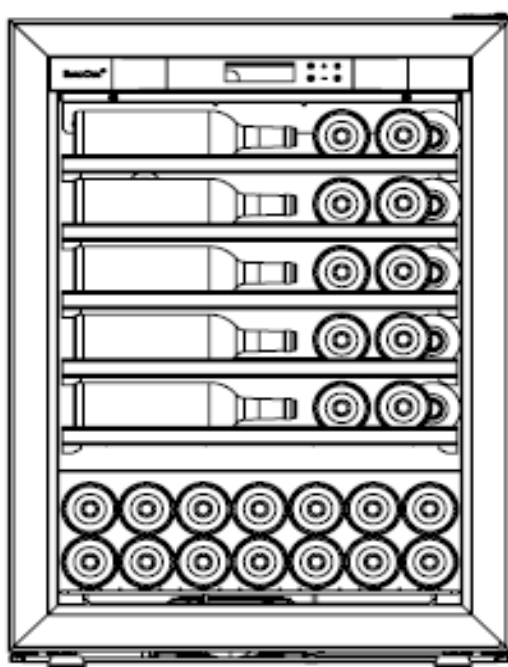

GAMME LA PREMIERE / LA PREMIERE RANGE

OTHER
(AEPHU1)

V-LAPREMIERE-S
59 BOUTEILLES / BOTTLES