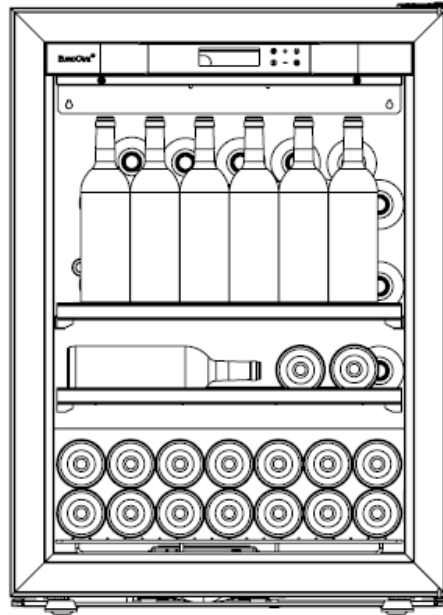

GAMME LA PREMIERE / LA PREMIERE RANGE

OTHER
(AEPHU1)

V-LAPREMIERE-S
51 BOUTEILLES / BOTTLES

GAMME LA PREMIERE / LA PREMIERE RANGE

Pack ACCESS / ACCESS PACK (AEPHU1)

— AEPHU1
=> 72 bouteilles
— AEPHU1
=> 12 bouteilles