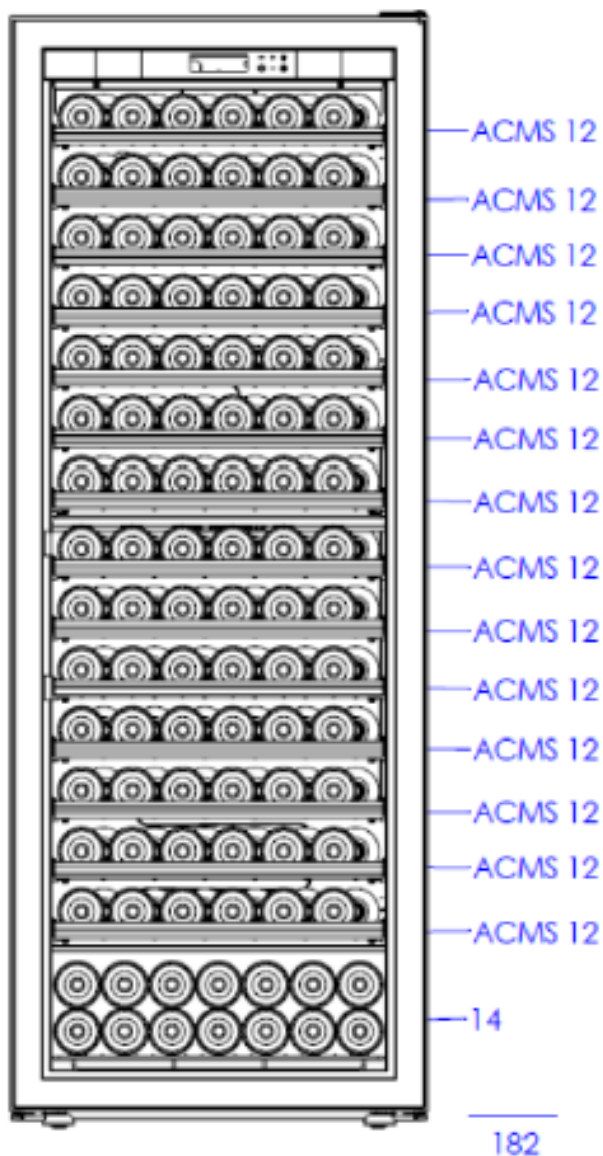

GAMME LA PREMIERE / LA PREMIERE RANGE

OTHER
(AEPHU1)

13 clayettes AEPHU1
V-LAPREMIERE-L
170 BOUTEILLES / BOTTLES

GAMME LA PREMIERE / LA PREMIERE RANGE

Pack PREMIUM / PREMIUM PACK (ACMS)

14 clayettes ACMS
V-LAPREMIERE-L
182 BOUTEILLES / BOTTLES