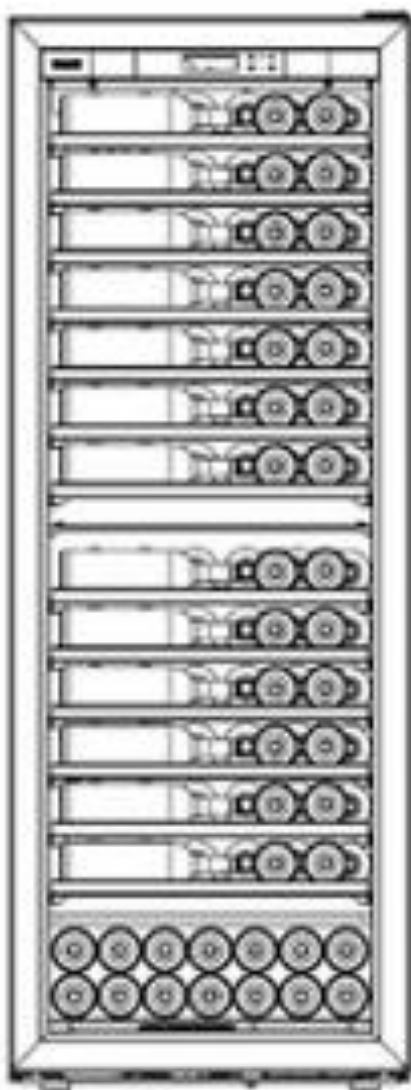

V-LAPREMIERE-L
230 BOUTEILLES / BOTTLES

GAMME LA PREMIERE / LA PREMIERE RANGE

Pack PREMIUM / PREMIUM PACK

(AEPHU1)
BORDEAUX

11 clayettes AEPHU1
V-LAPREMIERE-L
146 BOUTEILLES / BOTTLES

GAMME LA PREMIERE / LA PREMIERE RANGE

Pack PREMIUM / PREMIUM PACK
(AEPHU1)
BORDEAUX + BOURGOGNE

11 clayettes AEPHU1
V-LAPREMIERE-L
130 BOUTEILLES / BOTTLES

GAMME LA PREMIERE / LA PREMIERE RANGE

OTHER
(AEPHU1)

13 clayettes AEPHU1
V-LAPREMIERE-L
131 BOUTEILLES / BOTTLES