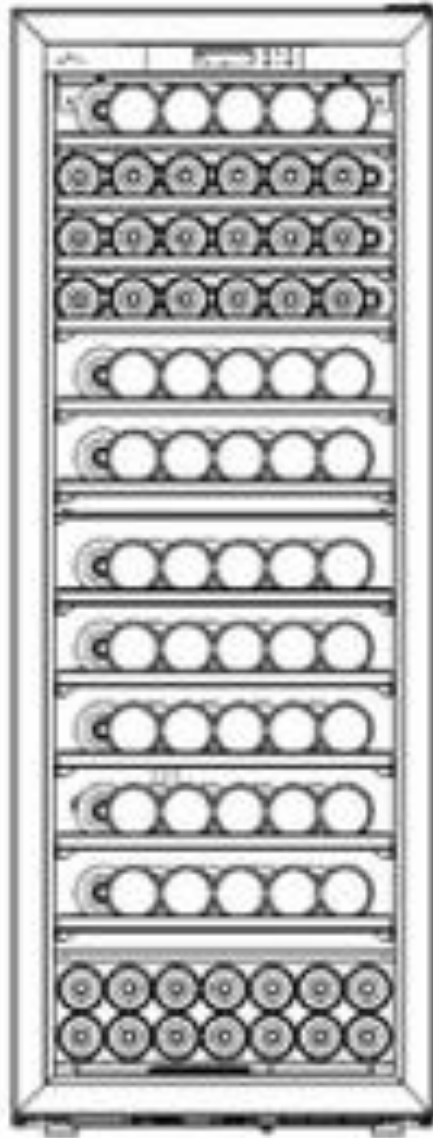

V-LAPREMIERE-L
230 BOUTEILLES / BOTTLES

GAMME LA PREMIERE / LA PREMIERE RANGE

Pack PREMIUM / PREMIUM PACK

(AEPHU1)
BORDEAUX

11 clayettes AEPHU1
V-LAPREMIERE-L
146 BOUTEILLES / BOTTLES

GAMME LA PREMIERE / LA PREMIERE RANGE

Pack PREMIUM / PREMIUM PACK
(AEPHU1)
BORDEAUX + BOURGOGNE

11 clayettes AEPHU1
V-LAPREMIERE-L
130 BOUTEILLES / BOTTLES

GAMME LA PREMIERE / LA PREMIERE RANGE

OTHER
(AEPHU1)

13 clayettes AEPHU1
V-LAPREMIERE-L
131 BOUTEILLES / BOTTLES